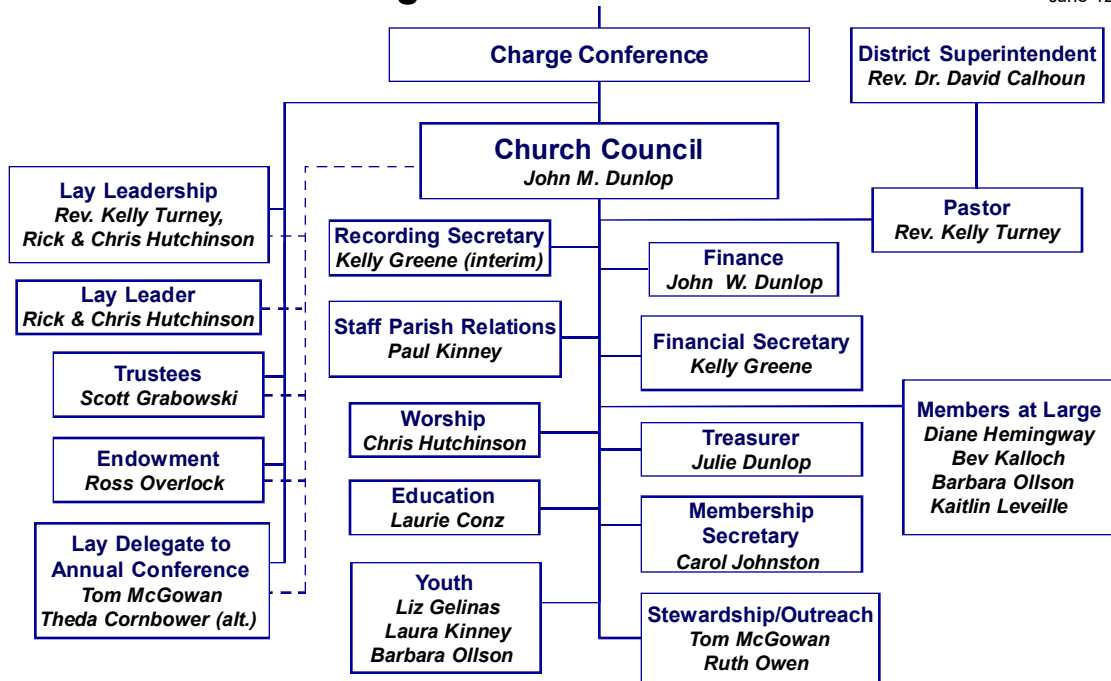

# ELUMC Organizational Chart 2016-2017

As of:  
June 12, 2016

The East Longmeadow United Methodist Church  
[www.elumc.org](http://www.elumc.org)